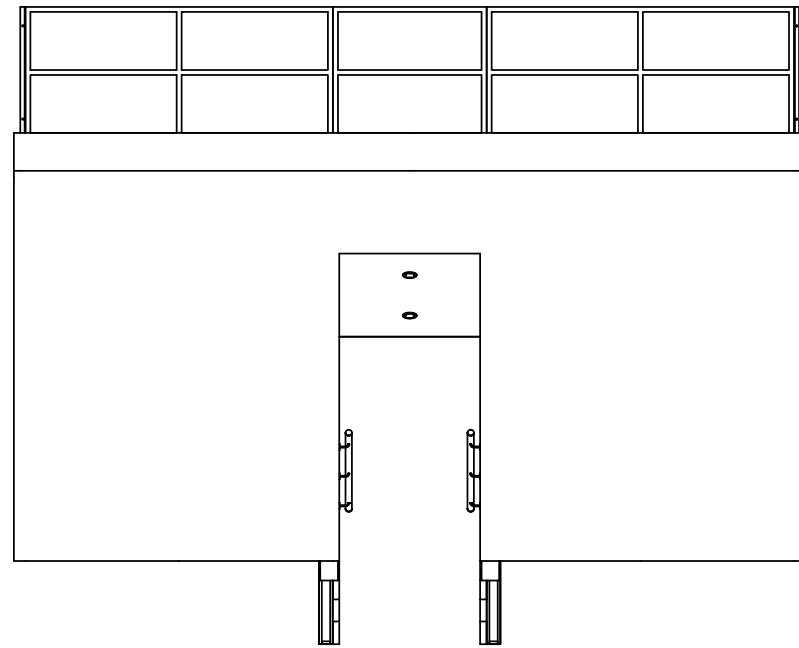

The London  IMAX  
Stage

**STEEL THE SCENE**  
scenic construction  
[www.steelthescene.co.uk](http://www.steelthescene.co.uk)

- Flexible stage size to suit varied needs...  
either 6100mm x 3050mm (20ft x 10ft)  
or 6100mm x 4880mm (20ft x 16ft)
- Fully carpeted with steps & handrails
- Solid fascia panels
- Choice of felt (in corporate colours)
- Corridor lighting & stair handrails
- Optional branding possibilities

Front Elevation