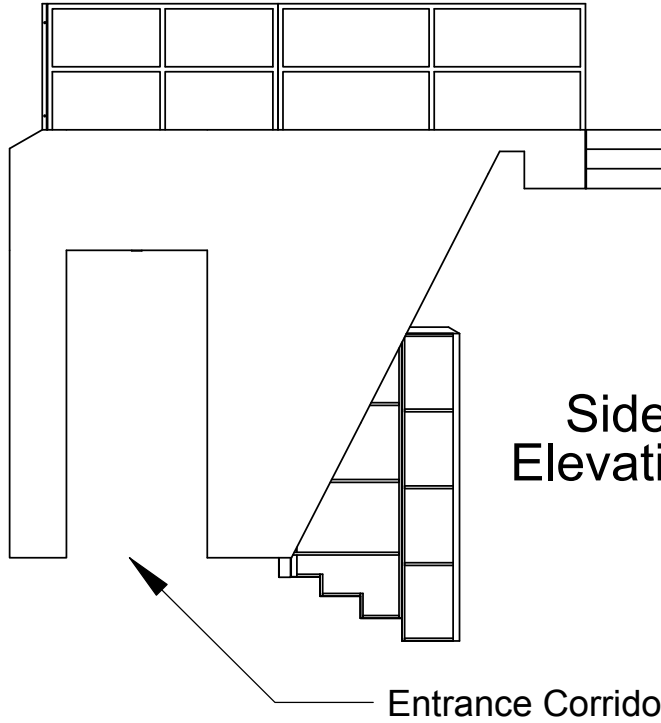

The London  IMAX  
Stage

**STEEL THE SCENE**  
scenic construction  
[www.steelthescene.co.uk](http://www.steelthescene.co.uk)

- Flexible stage size to suit varied needs...  
either 6100mm x 3050mm (20ft x 10ft)  
or 6100mm x 4880mm (20ft x 16ft)
- Fully carpeted with steps & handrails
- Solid fascia panels
- Choice of felt (in corporate colours)
- Corridor lighting & stair handrails
- Optional branding possibilities

Front Elevation

# Small Stage

scenic construction

[www.steelthescene.co.uk](http://www.steelthescene.co.uk)

Front Elevation

Side Elevation

Entrance Corridor