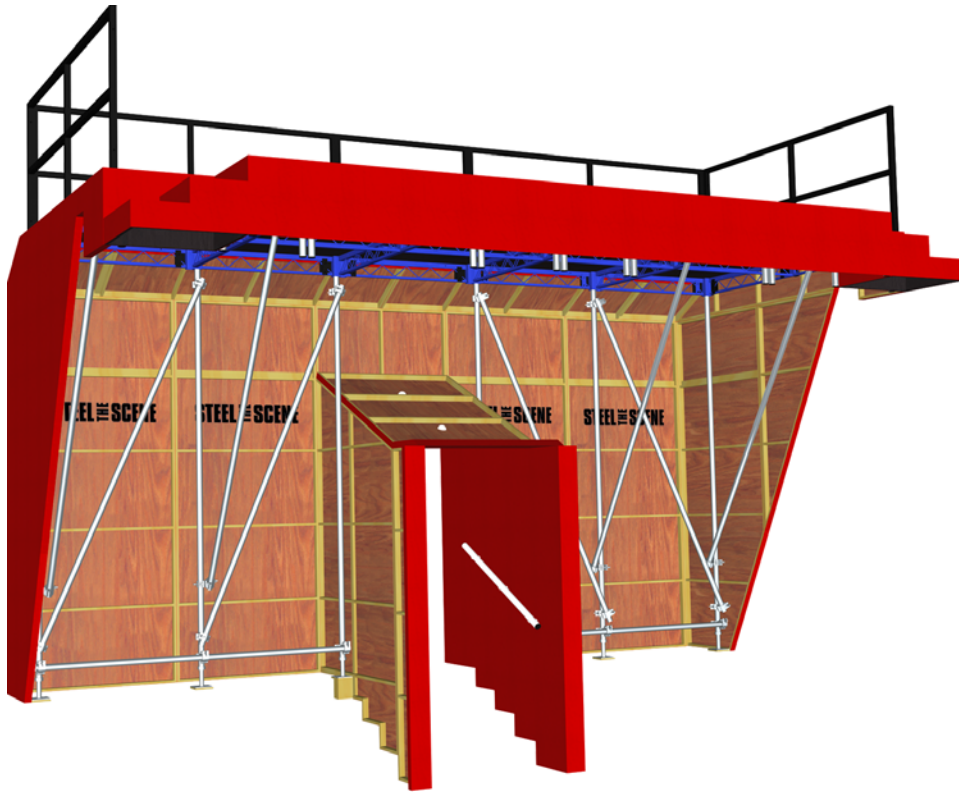

The London  IMAX  
Stage

**STEEL THE SCENE**  
scenic construction  
[www.steelthescene.co.uk](http://www.steelthescene.co.uk)

- Flexible stage size to suit varied needs...  
either 6100mm x 3050mm (20ft x 10ft)  
or 6100mm x 4880mm (20ft x 16ft)
- Fully carpeted with steps & handrails
- Solid fascia panels
- Choice of felt (in corporate colours)
- Corridor lighting & stair handrails
- Optional branding possibilities

Front Elevation

# Small Stage

scenic construction

[www.steelthescene.co.uk](http://www.steelthescene.co.uk)

Front Elevation

Side Elevation

Entrance Corridor