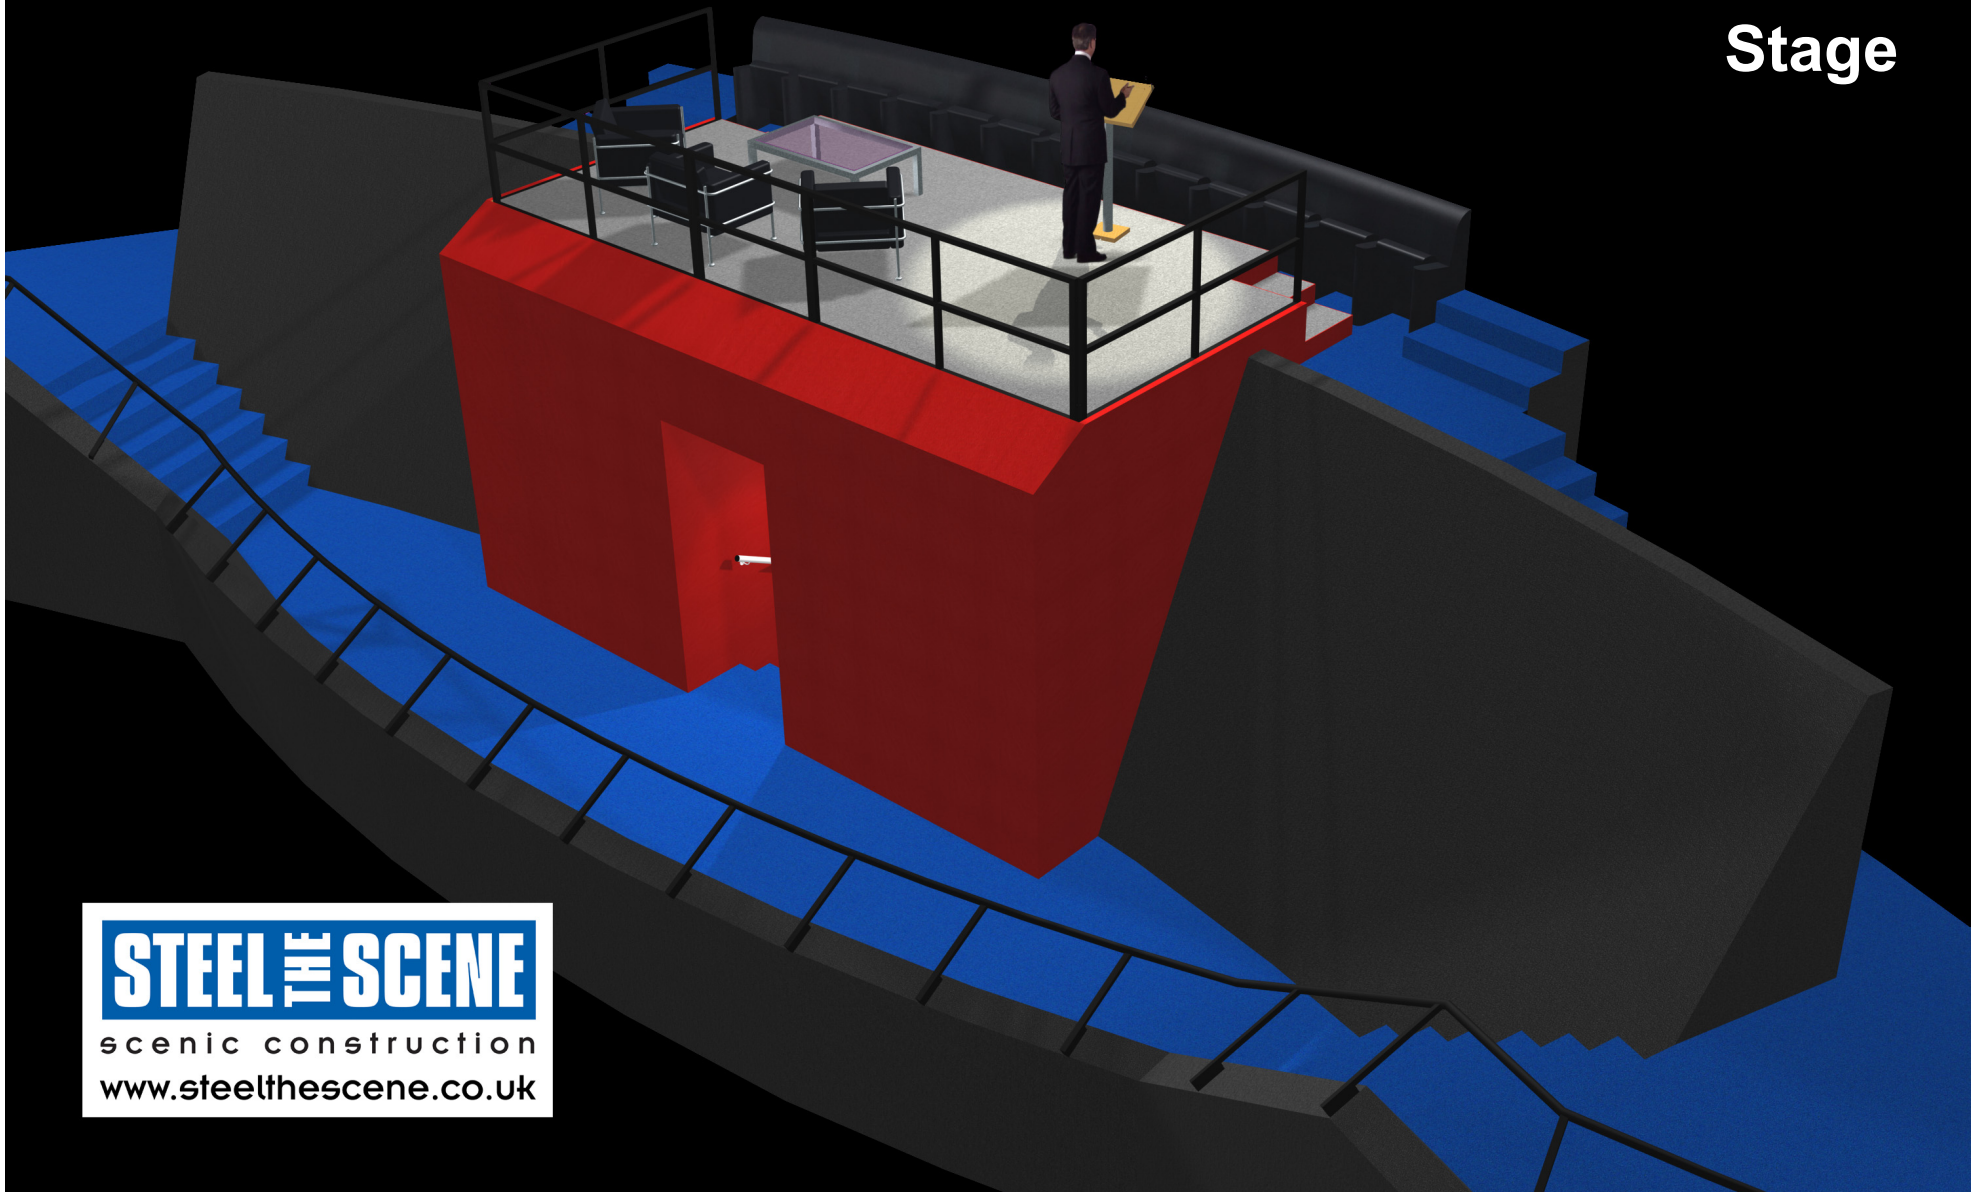

The London  IMAX  
Stage

**STEEL THE SCENE**  
scenic construction  
[www.steelthescene.co.uk](http://www.steelthescene.co.uk)

- Flexible stage size to suit varied needs...  
either 6100mm x 3050mm (20ft x 10ft)  
or 6100mm x 4880mm (20ft x 16ft)
- Fully carpeted with steps & handrails
- Solid fascia panels
- Choice of felt (in corporate colours)
- Corridor lighting & stair handrails
- Optional branding possibilities

Front Elevation

# Small Stage

scenic construction

[www.steelthescene.co.uk](http://www.steelthescene.co.uk)

Front Elevation

Side Elevation

Entrance Corridor

# Large Stage

**STEEL THE SCENE**

scenic construction

[www.steelthescene.co.uk](http://www.steelthescene.co.uk)