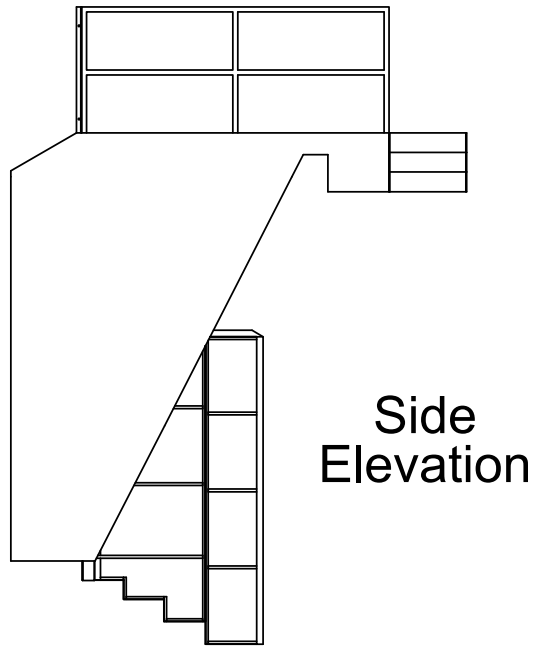

The London  IMAX  
Stage

**STEEL THE SCENE**  
scenic construction  
[www.steelthescene.co.uk](http://www.steelthescene.co.uk)

- Flexible stage size to suit varied needs...  
either 6100mm x 3050mm (20ft x 10ft)  
or 6100mm x 4880mm (20ft x 16ft)
- Fully carpeted with steps & handrails
- Solid fascia panels
- Choice of felt (in corporate colours)
- Corridor lighting & stair handrails
- Optional branding possibilities

Front Elevation