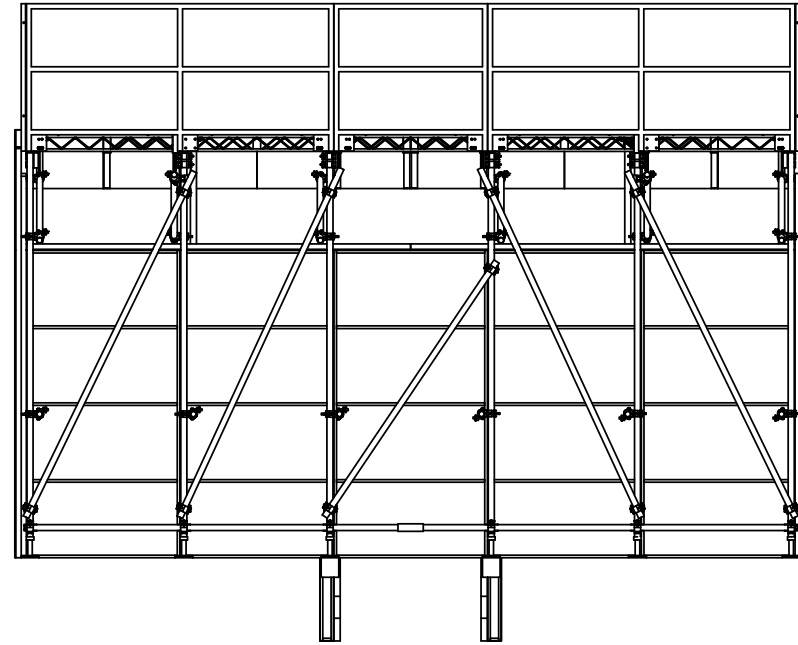

The London  IMAX  
Stage

**STEEL THE SCENE**  
scenic construction  
[www.steelthescene.co.uk](http://www.steelthescene.co.uk)

- Flexible stage size to suit varied needs...  
either 6100mm x 3050mm (20ft x 10ft)  
or 6100mm x 4880mm (20ft x 16ft)
- Fully carpeted with steps & handrails
- Solid fascia panels
- Choice of felt (in corporate colours)
- Corridor lighting & stair handrails
- Optional branding possibilities

Front Elevation

# Small Stage

scenic construction

[www.steelthescene.co.uk](http://www.steelthescene.co.uk)

Front Elevation

Side Elevation

Entrance Corridor