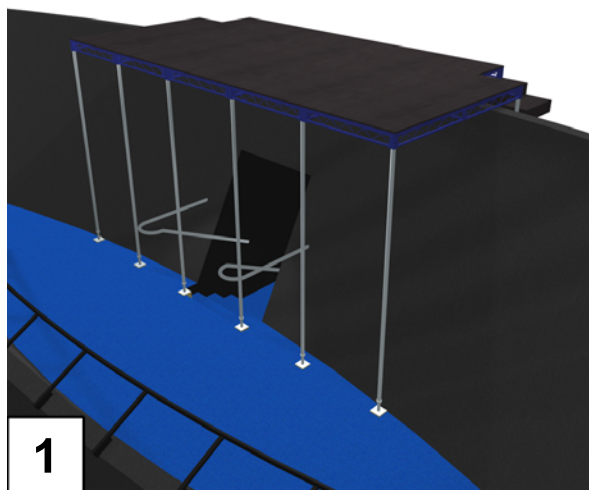

The London  IMAX  
Stage

**STEEL THE SCENE**  
scenic construction  
[www.steelthescene.co.uk](http://www.steelthescene.co.uk)

- Flexible stage size to suit varied needs...  
either 6100mm x 3050mm (20ft x 10ft)  
or 6100mm x 4880mm (20ft x 16ft)
- Fully carpeted with steps & handrails
- Solid fascia panels
- Choice of felt (in corporate colours)
- Corridor lighting & stair handrails
- Optional branding possibilities

Front Elevation

# Small Stage

scenic construction

[www.steelthescene.co.uk](http://www.steelthescene.co.uk)

Front Elevation

Side Elevation

Entrance Corridor