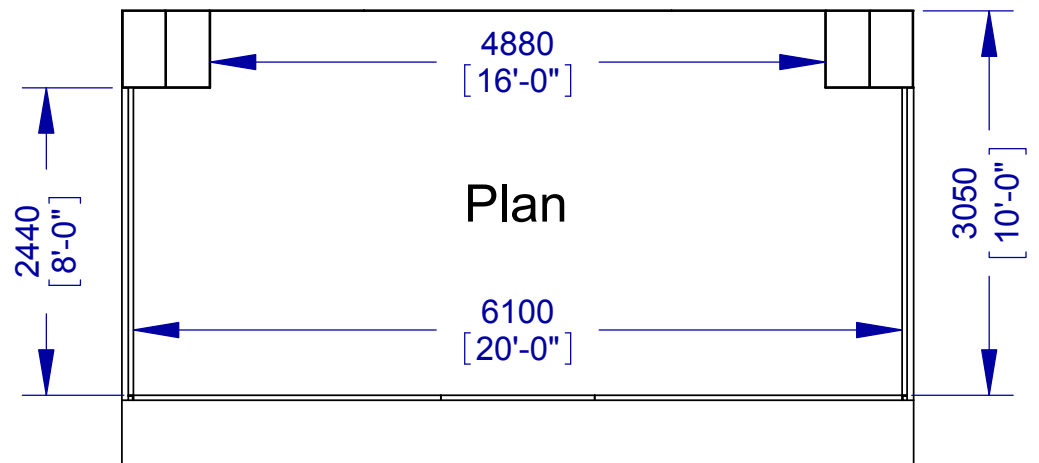

Front Elevation