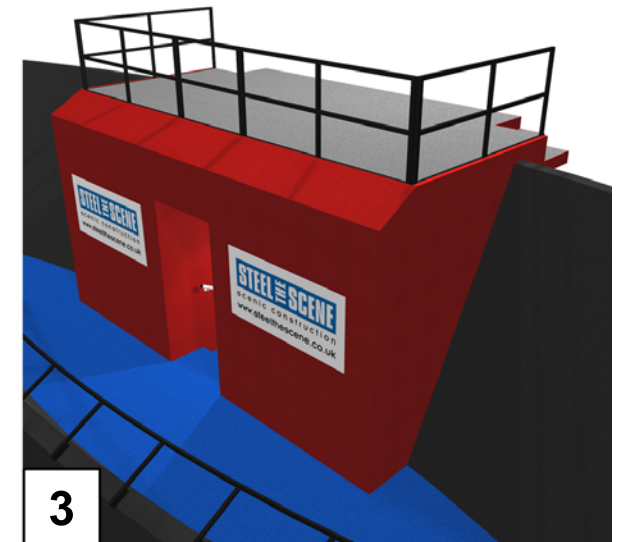

The London  IMAX  
Stage

**STEEL THE SCENE**  
scenic construction  
[www.steelthescene.co.uk](http://www.steelthescene.co.uk)

- Flexible stage size to suit varied needs...  
either 6100mm x 3050mm (20ft x 10ft)  
or 6100mm x 4880mm (20ft x 16ft)
- Fully carpeted with steps & handrails
- Solid fascia panels
- Choice of felt (in corporate colours)
- Corridor lighting & stair handrails
- Optional branding possibilities

Front Elevation

# Small Stage

scenic construction

[www.steelthescene.co.uk](http://www.steelthescene.co.uk)

Front Elevation

Side Elevation

Entrance Corridor