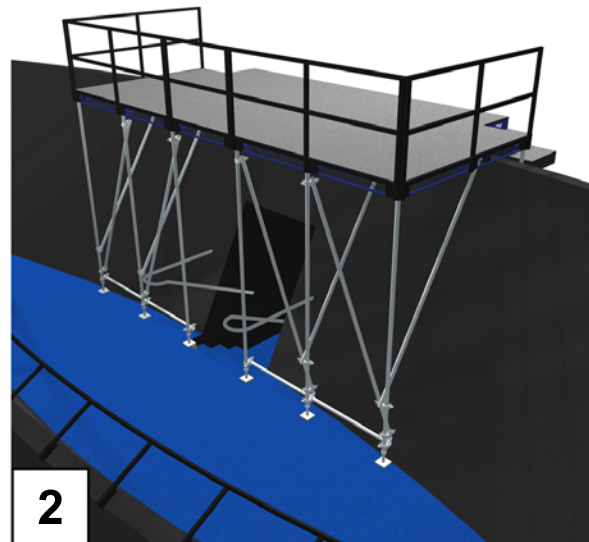

The London  IMAX  
Stage

**STEEL THE SCENE**  
scenic construction  
[www.steelthescene.co.uk](http://www.steelthescene.co.uk)

- Flexible stage size to suit varied needs...  
either 6100mm x 3050mm (20ft x 10ft)  
or 6100mm x 4880mm (20ft x 16ft)
- Fully carpeted with steps & handrails
- Solid fascia panels
- Choice of felt (in corporate colours)
- Corridor lighting & stair handrails
- Optional branding possibilities

Front Elevation

# Small Stage

scenic construction

[www.steelthescene.co.uk](http://www.steelthescene.co.uk)

Front Elevation

Side Elevation

Entrance Corridor